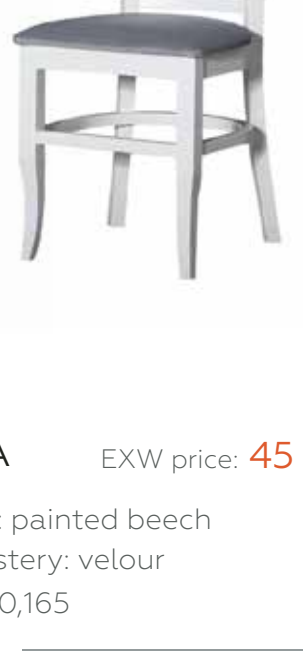

CHLOE EXW price: **240 \$**

Table top: painted MDF
 Legs: painted beech
 Mechanism: butterfly
 CBM: 0,225

ALBINA EXW price: **65 \$**

Frame: painted beech, plywood
 Upholstery: velour
 CBM: 0,16

SILVA EXW price: **45 \$**

Frame: painted beech
 Upholstery: velour
 CBM: 0,165

MARS EXW price: **142 \$**

Table top: painted MDF
 Legs: beech wood
 Mechanism: butterfly
 CBM: 0,192

CHRIS EXW price: **48 \$**

Frame: beech wood, plywood
 Upholstery: fabric
 CBM: 0,165

PARKER EXW price: **42 \$**

Legs: laminated metal
 Upholstery: velour
 CBM: 0,051

MILANO EXW price: **131 \$**

Table top: painted MDF
 Legs: beech wood
 Mechanism: butterfly
 CBM: 0,156

EMILY EXW price: **62 \$**