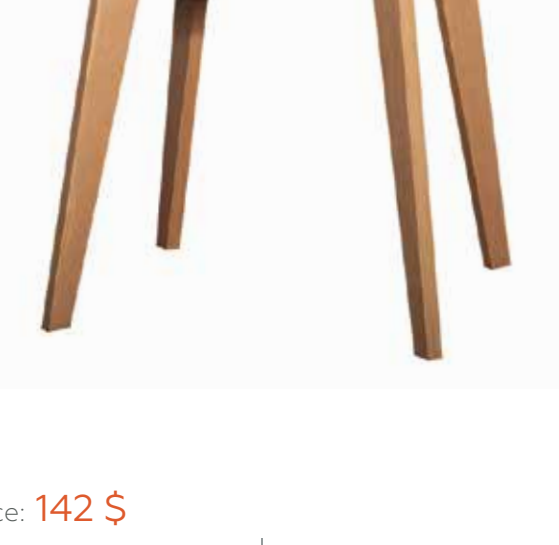

CHLOE EXW price: **240 \$**

Table top: painted MDF
 Legs: painted beech
 Mechanism: butterfly
 CBM: 0,225

ALBINA EXW price: **65 \$**

Frame: painted beech, plywood
 Upholstery: velour
 CBM: 0,16

SILVA EXW price: **45 \$**

Frame: painted beech
 Upholstery: velour
 CBM: 0,165

MARS EXW price: **142 \$**

Table top: painted MDF
 Legs: beech wood
 Mechanism: butterfly
 CBM: 0,192

CHRIS EXW price: **48 \$**

Frame: beech wood, plywood
 Upholstery: fabric
 CBM: 0,165

PARKER EXW price: **42 \$**

Legs: laminated metal
 Upholstery: velour
 CBM: 0,051

MILANO EXW price: **131 \$**

Table top: painted MDF
 Legs: beech wood
 Mechanism: butterfly
 CBM: 0,156

EMILY EXW price: **62 \$**

Frame: painted beech, plywood
 Upholstery: velour
 CBM: 0,16

MARSEL EXW price: **62 \$**

Frame: painted beech, plywood
 Upholstery: velour
 CBM: 0,184

HUNTER EXW price: **495 \$**

Table top: veneered MDF
 Legs: powder coated metal
 Double extension
 CBM: 0,622